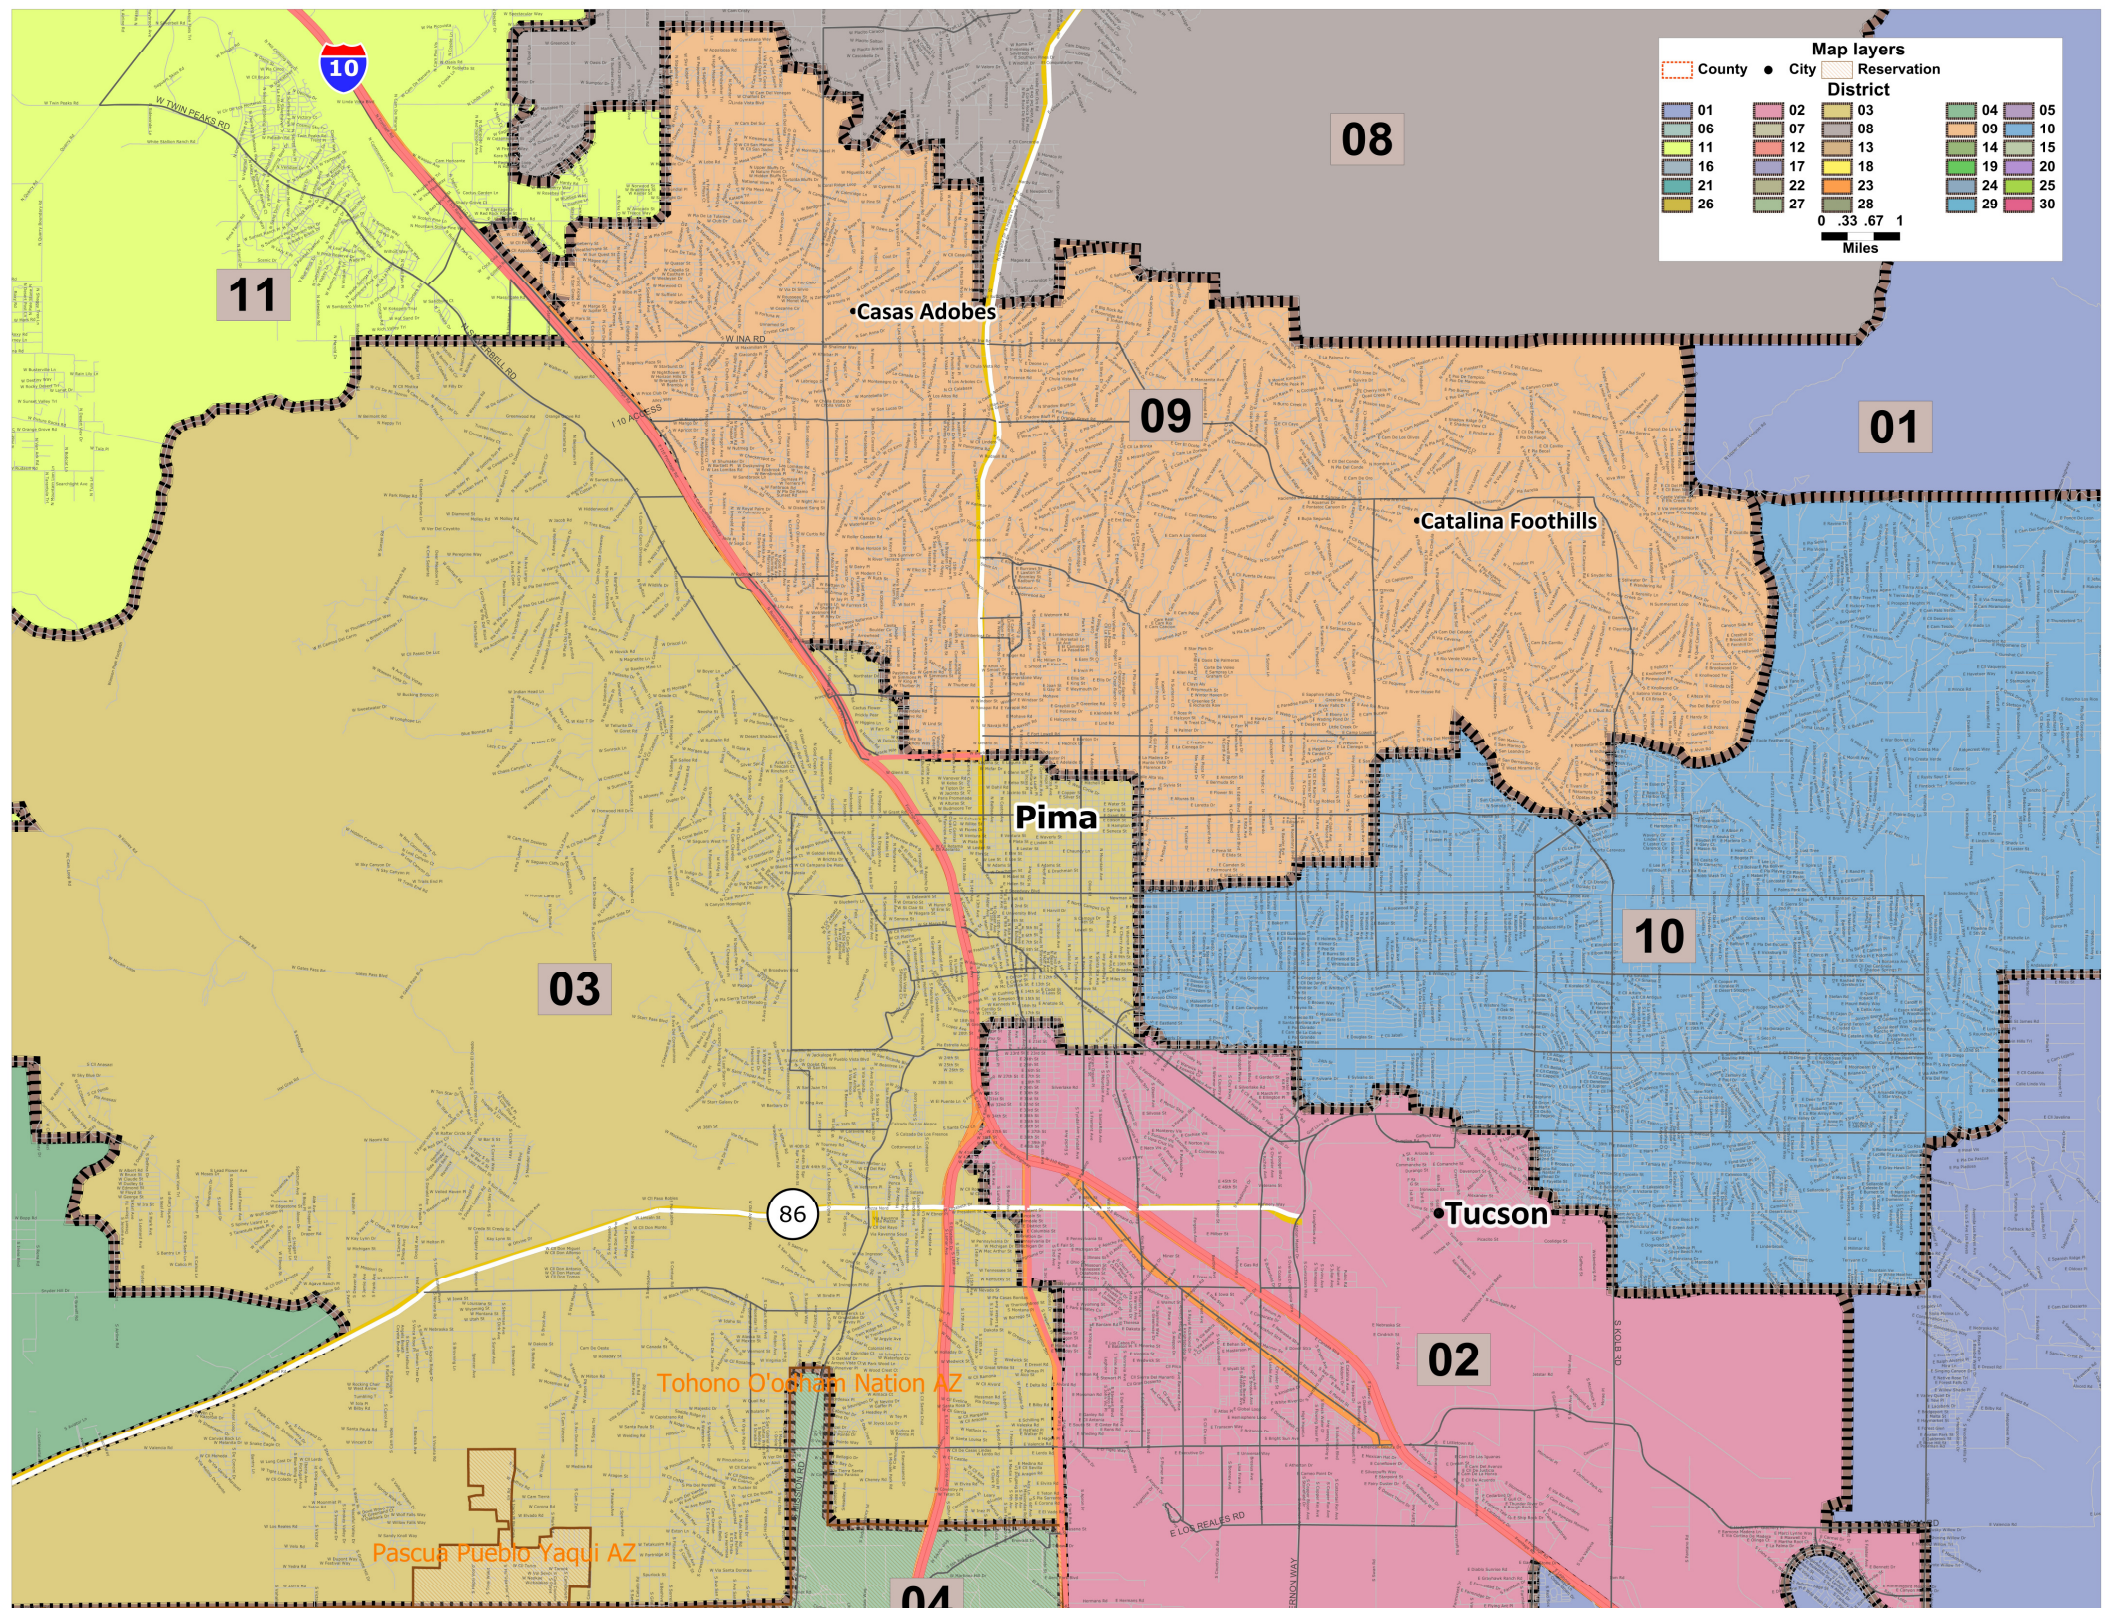

Commission Approved Legislative Draft Map – Pima County

Map layers

- County
- City
- Reservation

District

01	02	03	04	05
06	07	08	09	10
11	12	13	14	15
16	17	18	19	20
21	22	23	24	25
26	27	28	29	30

0 .33 .67 1
Miles

11

08

01

09

Casas Adobes

Catalina Foothills

Pima

10

03

86

Tucson

02

Tohono O'odham Nation AZ

Pascua Pueblo Yaqui AZ

04